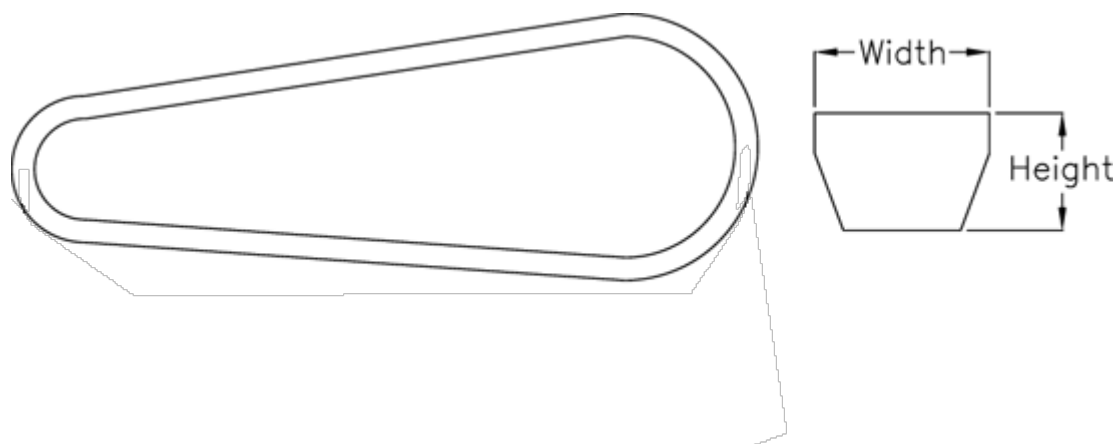

Data Sheet

Article number: 601962461030
Description: Gates V-belt SPZ 1030 Ld 1030
DELTA NARROW

Measures

Datum length	= 1030
Height	= 8
Width	= 10